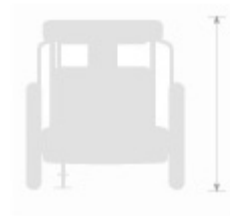

Specification Airwheel A6s

- Somatosensory Control
- Quick Folding
- Stable Kickstand
- Branded Battery
 - The handlebar can be placed in the right or left side according to riders' habits.
 - Controlled by change of gravity centre

Length
600mm

Folding height
610mm

Width
770mm

Saddle length
400mm

Height
945mm

Saddle width
400mm

Folding length
600mm

Cushion to ground
570mm

Folding width
770mm

Pedal to ground
125mm

- Backrest height
220mm

- Tire size
14inch

A6S Illustration

Major Materials

Magnesium alloy+Aluminium alloy

Look&Style

White+Blue

Specifications

- Height:945mm Length:770mm Width:600mm Weight:43.15kg Tire Size:14in

Folding Size

- Height:610mm Length:770mm Width:600mm

Max.Load

90kg

Suitable Height