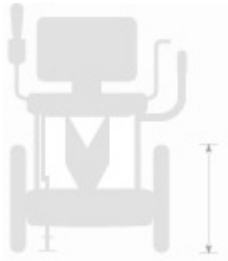

Specification Airwheel A6s

- Somatosensory Control
- Quick Folding
- Stable Kickstand
- Branded Battery
 - The handlebar can be placed in the right or left side according to riders' habits.
 - Controlled by change of gravity centre

Length
600mm

Folding height
610mm

Width
770mm

Saddle length
400mm

Height
945mm

Saddle width
400mm

Folding length
600mm

Cushion to ground
570mm

Folding width
770mm

Pedal to ground
125mm

- Backrest height
220mm

- Tire size
14inch

A6S Illustration

Major Materials

Magnesium alloy+Aluminium alloy

Look&Style

White+Blue

Specifications

- Height:945mm Length:770mm Width:600mm Weight:43.15kg Tire Size:14in

Folding Size

- Height:610mm Length:770mm Width:600mm

Max.Load

90kg

Suitable Height