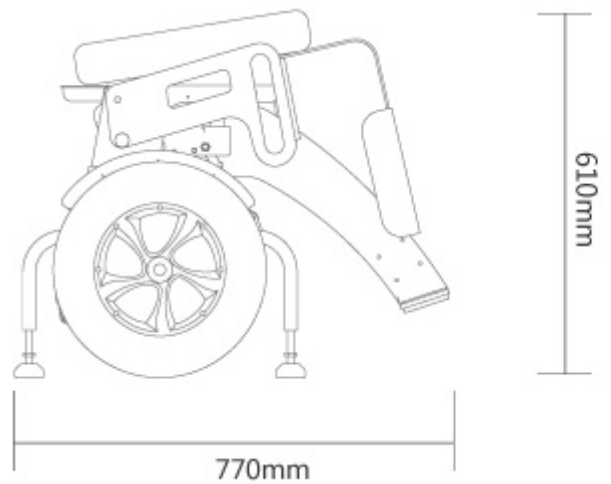

Specification Airwheel A6s

- Somatosensory Control
- Quick Folding
- Stable Kickstand
- Branded Battery
 - The handlebar can be placed in the right or left side according to riders' habits.
 - Controlled by change of gravity centre

Length
600mm

Folding height
610mm

Width
770mm

Saddle length
400mm

Height
945mm

Saddle width
400mm

Folding length
600mm

Cushion to ground
570mm

Folding width
770mm

Pedal to ground
125mm

- Backrest height
220mm

- Tire size
14inch

A6S Illustration

Major Materials

Magnesium alloy+Aluminium alloy

Look&Style

White+Blue

Specifications

- Height:945mm Length:770mm Width:600mm Weight:43.15kg Tire Size:14in

Folding Size

- Height:610mm Length:770mm Width:600mm

Max.Load

90kg

Suitable Height