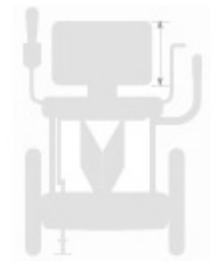

Specification Airwheel A6s

- Somatosensory Control
- Quick Folding
- Stable Kickstand
- Branded Battery
 - The handlebar can be placed in the right or left side according to riders' habits.
 - Controlled by change of gravity centre

Length
600mm

Folding height
610mm

Width
770mm

Saddle length
400mm

Height
945mm

Saddle width
400mm

Folding length
600mm

Cushion to ground
570mm

Folding width
770mm

Pedal to ground
125mm

- Backrest height
220mm

- Tire size
14inch

A6S Illustration

Major Materials

Magnesium alloy+Aluminium alloy

Look&Style

White+Blue

Specifications

- Height:945mm Length:770mm Width:600mm Weight:43.15kg Tire Size:14in

Folding Size

- Height:610mm Length:770mm Width:600mm

Max.Load

90kg

Suitable Height