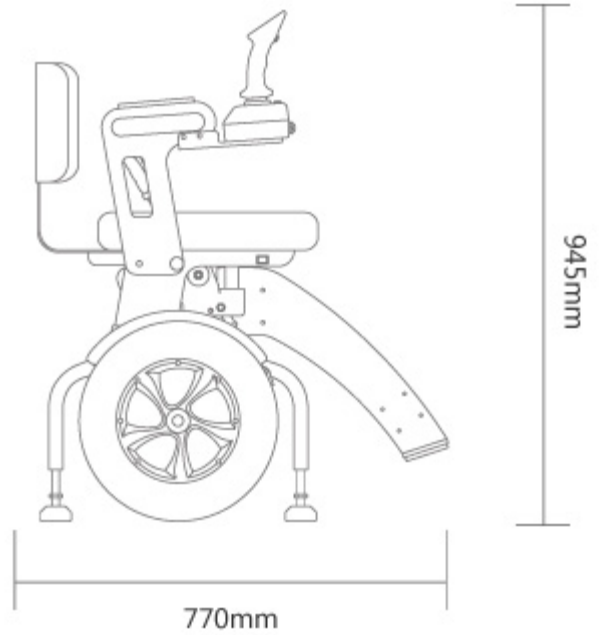

Specification Airwheel A6s

- Somatosensory Control
- Quick Folding
- Stable Kickstand
- Branded Battery
 - The handlebar can be placed in the right or left side according to riders' habits.
 - Controlled by change of gravity centre

Length
600mm

Folding height
610mm

Width
770mm

Saddle length
400mm

Height
945mm

Saddle width
400mm

Folding length
600mm

Cushion to ground
570mm

Folding width
770mm

Pedal to ground
125mm

- Backrest height
220mm

- Tire size
14inch

A6S Illustration

Major Materials

Magnesium alloy+Aluminium alloy

Look&Style

White+Blue

Specifications

- Height:945mm Length:770mm Width:600mm Weight:43.15kg Tire Size:14in

Folding Size

- Height:610mm Length:770mm Width:600mm

Max.Load

90kg

Suitable Height