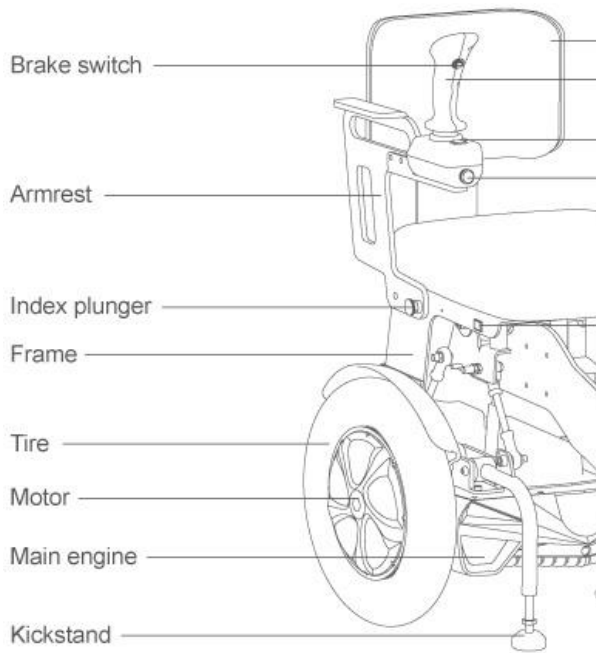

Specification Airwheel A6s

- Somatosensory Control
- Quick Folding
- Stable Kickstand
- Branded Battery
 - The handlebar can be placed in the right or left side according to riders' habits.
 - Controlled by change of gravity centre

Folding width
770mm

Pedal to ground
125mm

- Backrest height
220mm

- Tire size
14inch

A6S Illustration

Major Materials

Magnesium alloy+Aluminium alloy

Look&Style

White+Blue

Specifications

- Height:945mm Length:770mm Width:600mm Weight:43.15kg Tire Size:14in

Folding Size

- Height:610mm Length:770mm Width:600mm

Max.Load

90kg

Suitable Height